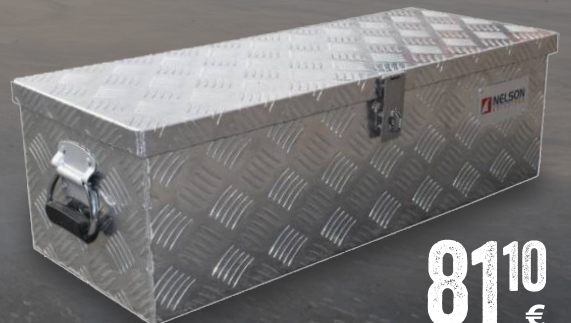

ALU GEREEDSCHAPSKOFFER ALBOX 1

Rechthoekige koffer. Inhoud 53,58L. Gewicht 5,6kg. Afm. 760 x 300 x 235mm. 140085/D